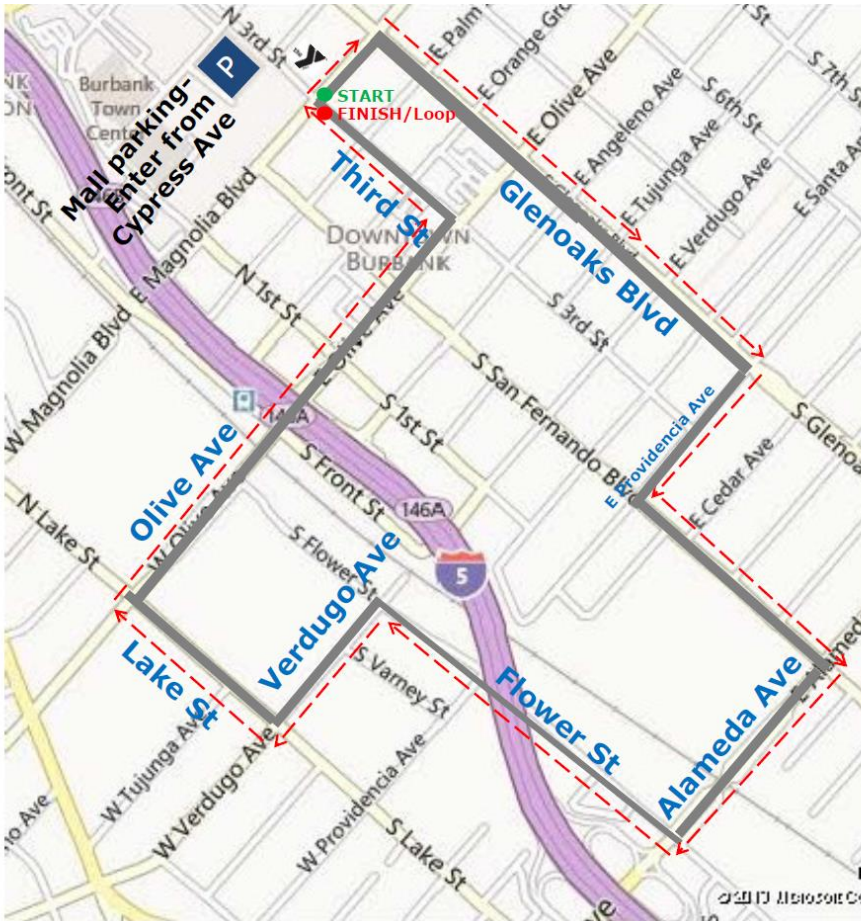

THE 2014 THANKSGIVING DAY TURKEY TROT ROAD CLOSURES IN BURBANK 5:00 A.M. – 12:00P.M.

-
- All of Third Street will be closed from Olive to San Jose
 - All of Magnolia will be closed between San Fernando and Glenoaks
 - Glenoaks S/B #2 only will be closed from Magnolia to Providencia
 - All of Providencia will be closed between Glenoaks and San Fernando
 - San Fernando S/B will be closed from Providencia to Alameda
 - Alameda W/B #2 only will be closed from Alameda to Flower
 - All of Flower will be closed from Alameda to Verdugo
 - All of Verdugo will be closed from Flower to Lake
 - All of Lake will be closed from Verdugo to Olive
 - Olive E/B #2 will be closed from Lake to First
 - Olive will be closed from First to Glenoaks